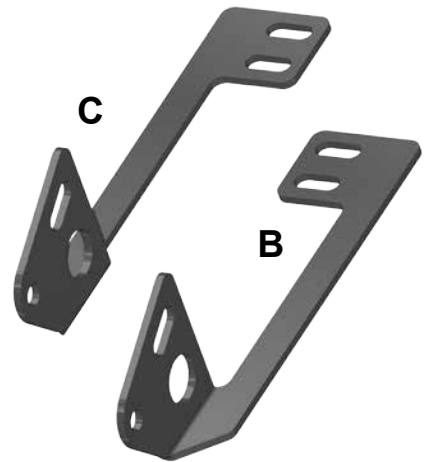

Item	Description
A	Cargo Box
B	Right Mount
C	Left Mount

Need help with your installation?

 sales@superatv.com  www.superatv.com

 1-855-743-3427  8:00am - 8:00pm EST M-Th
 8:00am - 7:00pm EST Friday
 9:00am - 2:00pm EST Saturday